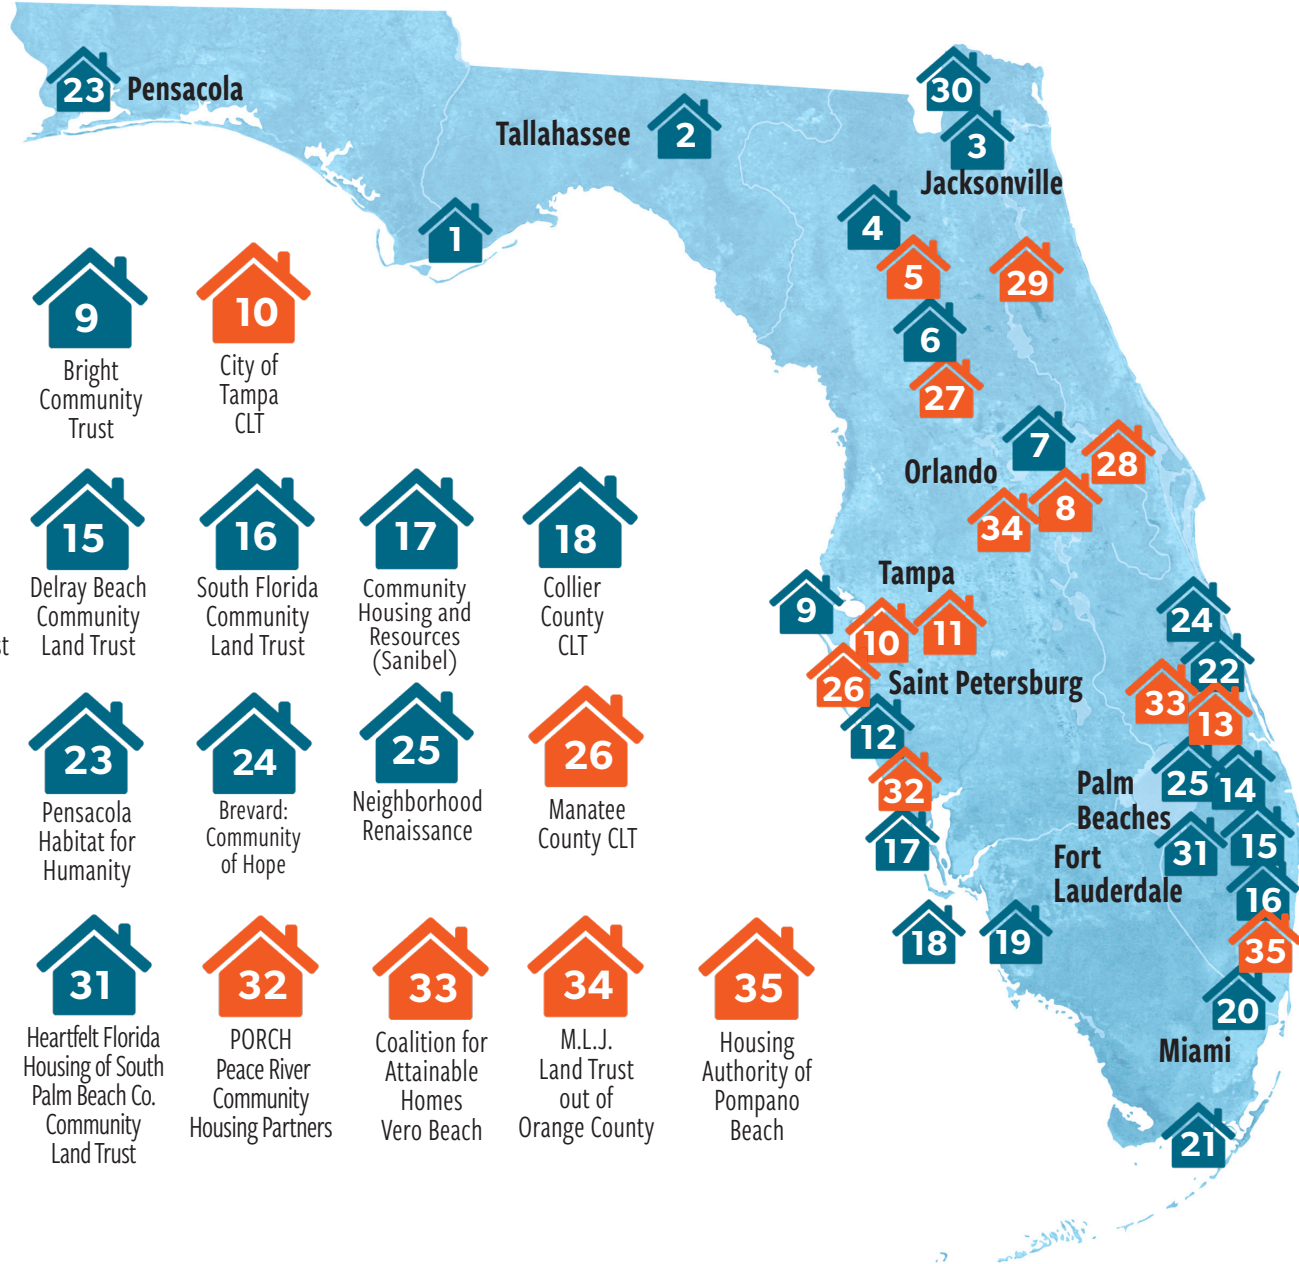

- 1 Franklin County Community Development & Trust Corporation
- 2 Tallahassee Lender's Consortium CLT
- 3 City of Jacksonville CLT
- 4 City of Gainesville CLT

- 5 Communities that Care Community Land Trust
- 6 Habitat for Humanity of Marion County
- 7 Hannibal Square Community Land Trust
- 8 Housd (Regional Housing Trust - Orlando Metro)
- 9 Bright Community Trust
- 10 City of Tampa CLT

- 11 Hillsborough County CLT
- 12 Community Housing Trust of Sarasota
- 13 City of Port St. Lucie CLT
- 14 CLT of Palm Beach County & The Treasure Coast
- 15 Delray Beach Community Land Trust
- 16 South Florida Community Land Trust
- 17 Community Housing and Resources (Sanibel)
- 18 Collier County CLT

- 19 ROOF Housing Trust (Statewide)
- 20 Struggle for Miami's Affordable & Sustainable Housing (SMASH CLT)
- 21 Florida Keys Community Land Trust
- 22 St. Lucie Habitat for Humanity
- 23 Pensacola Habitat for Humanity
- 24 Brevard: Community of Hope
- 25 Neighborhood Renaissance
- 26 Manatee County CLT

- 27 Marion County Housing Finance Authority
- 28 Volusia County
- 29 St. John's Housing Partnership
- 30 Nassau County Chamber of Commerce
- 31 Heartfelt Florida Housing of South Palm Beach Co. Community Land Trust
- 32 PORCH Peace River Community Housing Partners
- 33 Coalition for Attainable Homes Vero Beach
- 34 M.L.J. Land Trust out of Orange County
- 35 Housing Authority of Pompano Beach